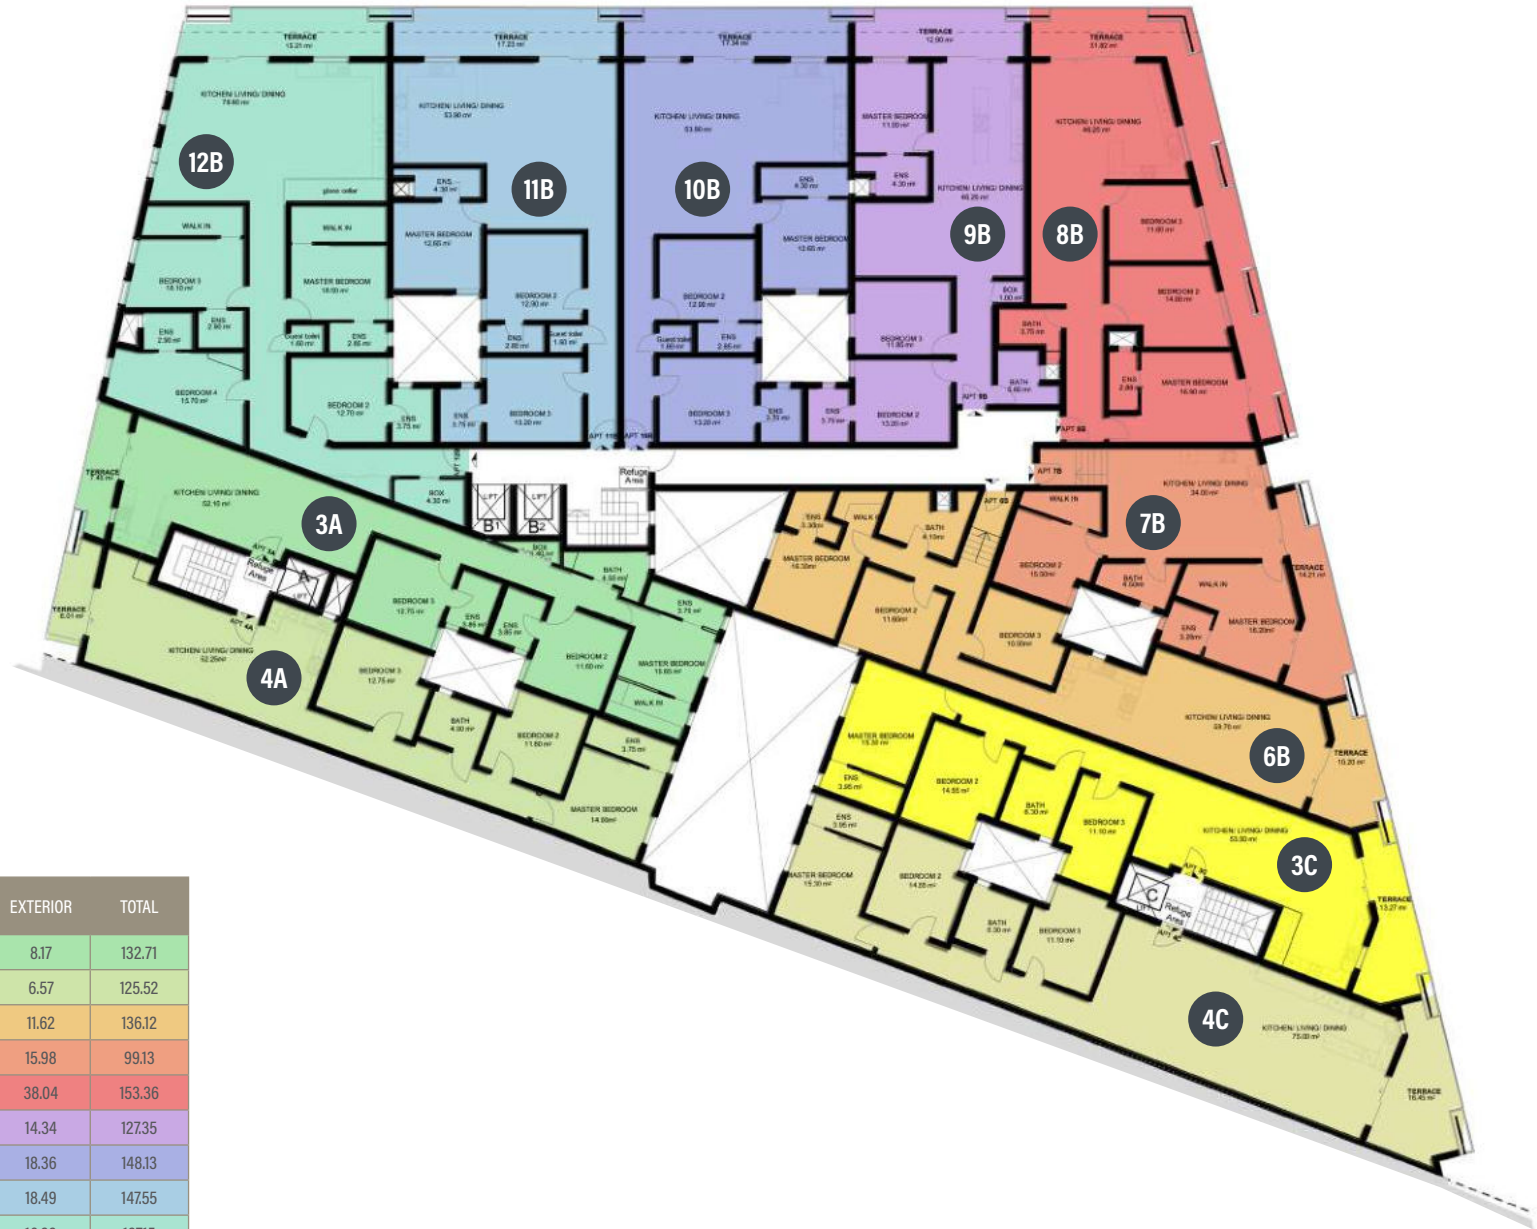

APARTMENT

*Not to scale

SKORBA
MANSIONS

A RESIDENTIAL DEVELOPMENT BY  **FIJO**
DEVELOPMENTS LIMITED

LEVEL 1 PLAN

LEVEL 1 AREAS

BLOCK	APARTMENT REFERENCE	NUMBER OF BEDROOMS	INTERIOR	EXTERIOR	TOTAL
A	3A	3	124.54	8.17	132.71
A	4A	3	118.95	6.57	125.52
B	6B	3	124.5	11.62	136.12
B	7B	2	83.15	15.98	99.13
B	8B	3	115.32	38.04	153.36
B	9B	3	113.01	14.34	127.35
B	10B	3	129.77	18.36	148.13
B	11B	3	129.06	18.49	147.55
B	12B	4	180.16	16.99	197.15
C	3C	3	118.52	13.89	132.41
C	4C	3	140.25	17.74	157.99

ARIAL VIEW MAP